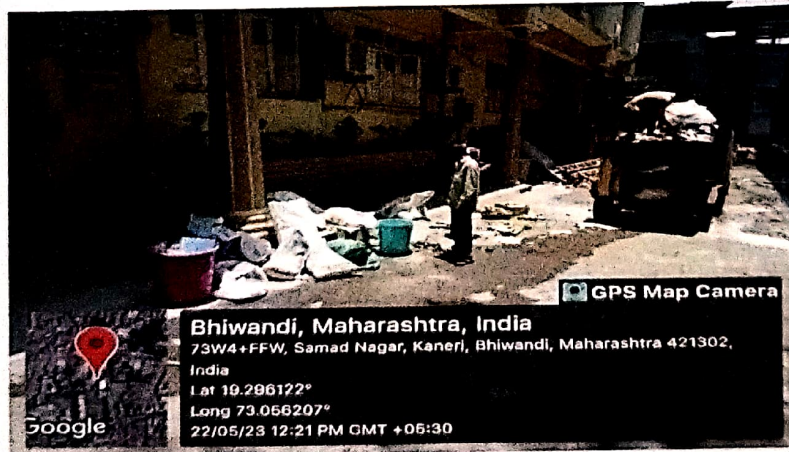

**KONKAN MUSLIM EDUCATION SOCIETY'S
College of Education**

Old Thana Road, Rais High School Compound, Bhiwandi 421 302

SOLID WASTE MANAGEMENT (Vermi compost)

Co-ordinator IQAC
Konkan Muslim Education Society's
College of Education, Bhiwandi
Dist. Thane

PRINCIPAL
Konkan Muslim Education Society's
College of Education Bhiwandi
Dist. Thane